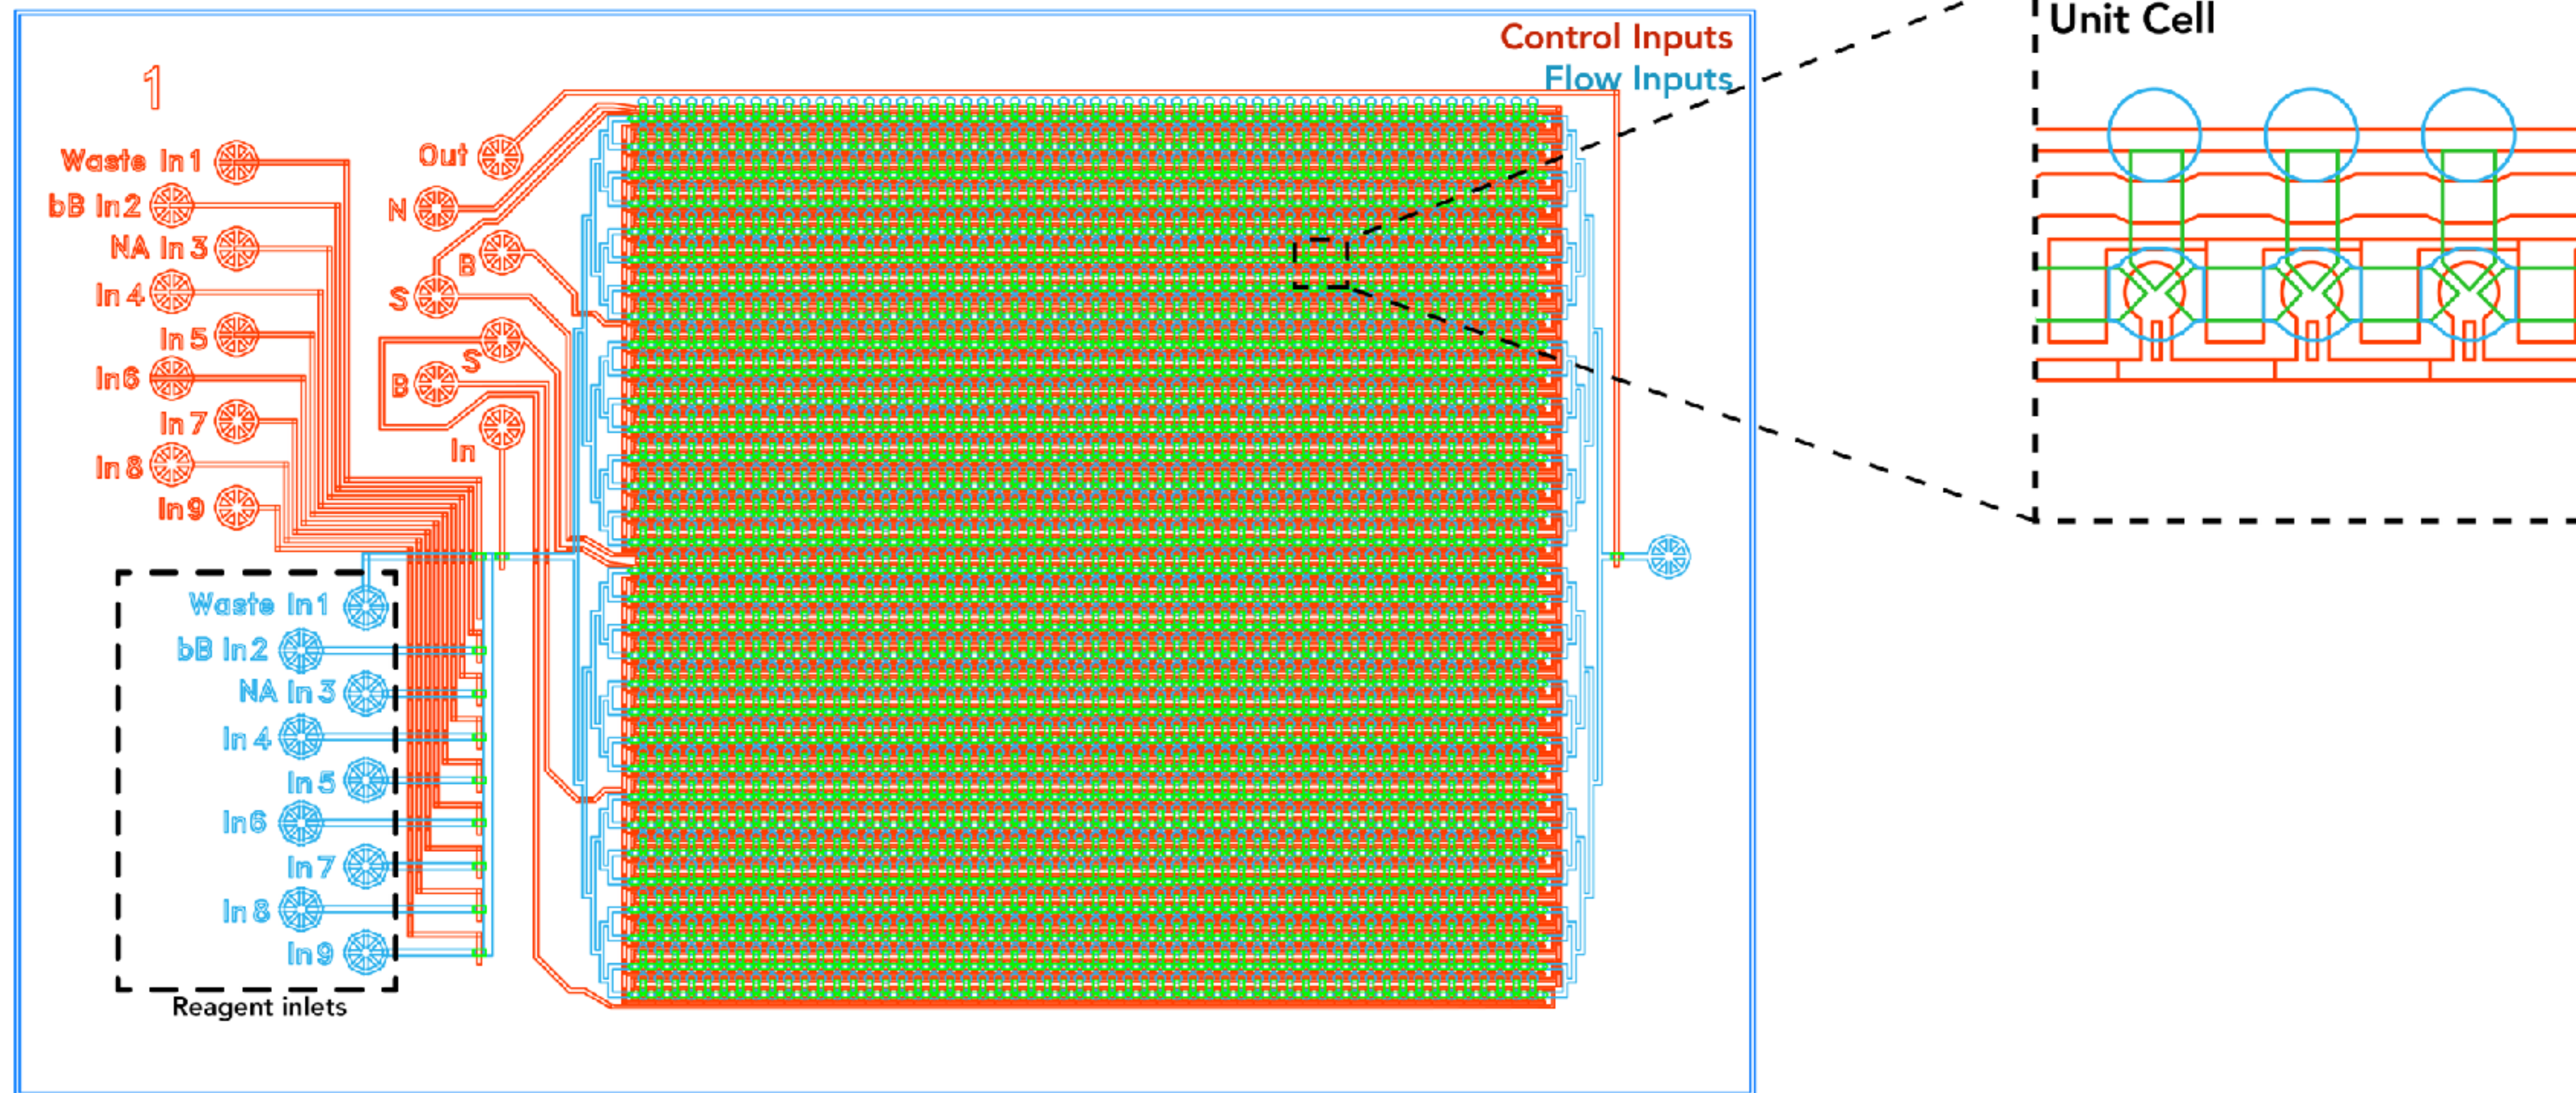

"PS1800" Standard MITOMI device - 2021.06.11

"PS4" 4-block MITOMI device - 2021.06.11